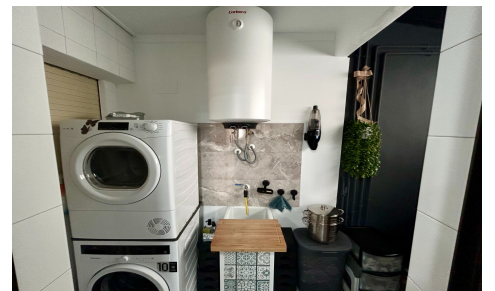

JL59868S

Apartment In Torremendo

€155,000

3

1

120m²

N/A

N/A