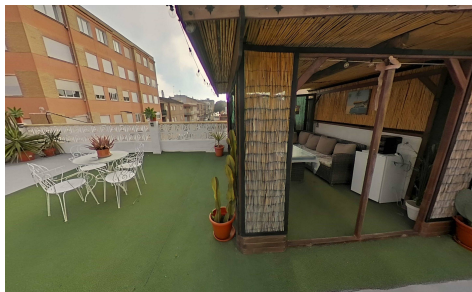

JL43802W

**Apartment In Lo Pagan**

**€158,500**

3

1

91m<sup>2</sup>

N/A

N/A