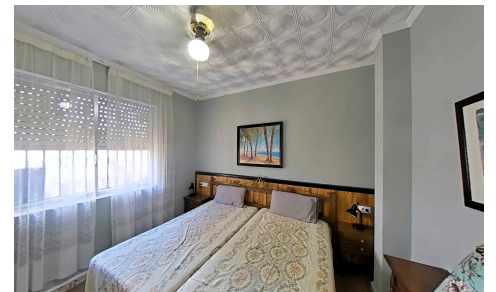

JL43802W

**Apartment In Lo Pagan**

**€158,500**

3

1

91m<sup>2</sup>

N/A

N/A