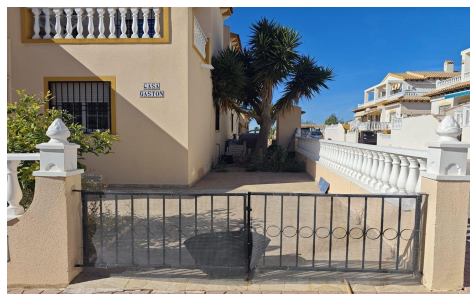

JL69726W

Town House In Orihuela Costa

€200,000

2

2

84m²

N/A