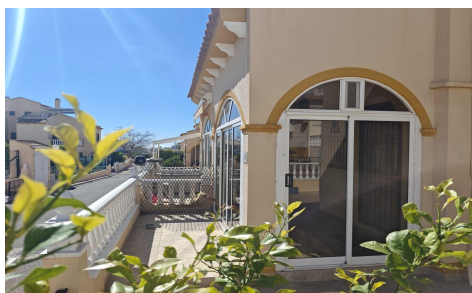

JL69726W

Town House In Orihuela Costa

€200,000

2

2

84m²

N/A