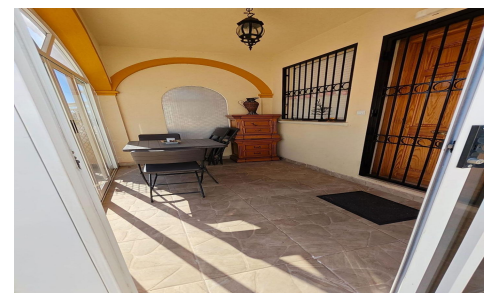

JL69726W

Town House In Orihuela Costa

€200,000

2

2

84m²

N/A