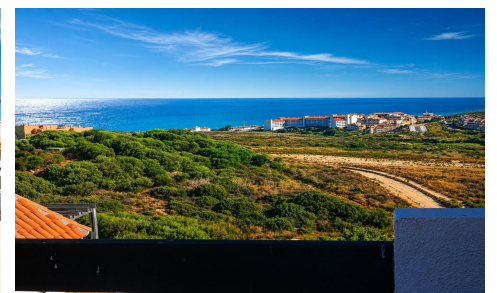

JL97462F

Apartment In Manilva

€310,000

3

2

133m²

N/A

N/A