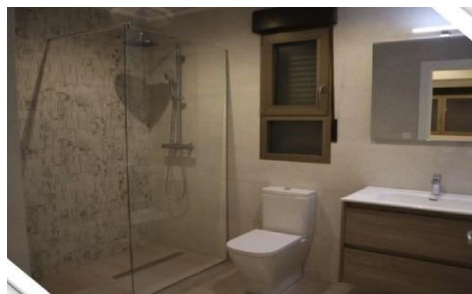

JL36231J

**NEW BUILD MODERN VILLA IN ASPE**

**€395,000**

3

2

141m<sup>2</sup>

420m<sup>2</sup>