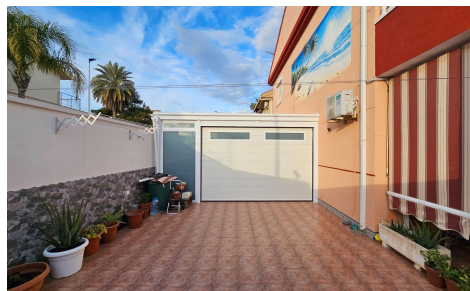

JL87120J

Duplex In Santiago de la Ribera

€361,000

3

2

155m²

N/A

N/A