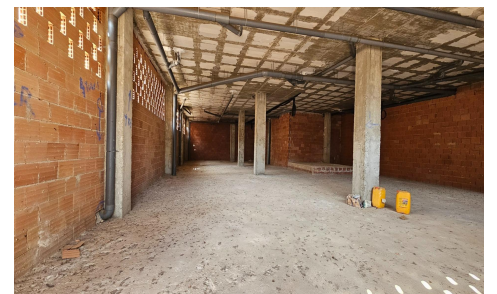

JL10363V

Commercial In San Pedro del Pinatar

€220,000

0

0

326m²

N/A

N/A