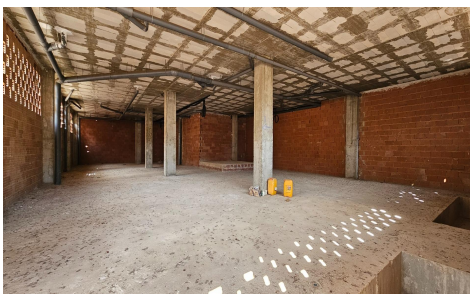

JL10363V

Commercial In San Pedro del Pinatar

€220,000

0

0

326m²

N/A

N/A