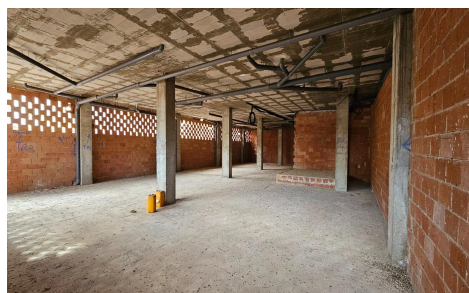

JL10363V

Commercial In San Pedro del Pinatar

€220,000

0

0

326m²

N/A

N/A