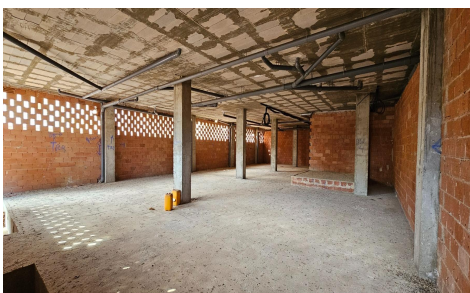

JL10363V

Commercial In San Pedro del Pinatar

€220,000

0

0

326m²

N/A

N/A