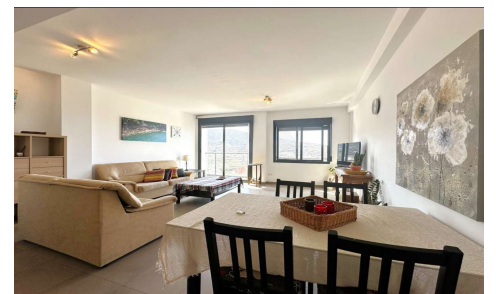

JL49821G

Apartment In Benitachell

€225,000

2

2

78m²

N/A

N/A