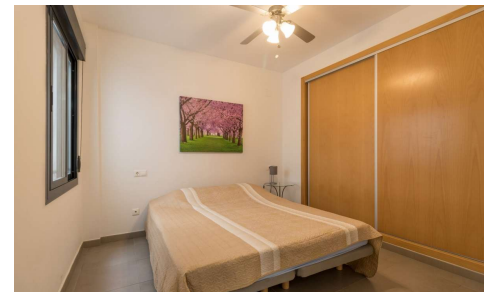

JL49821G

Apartment In Benitachell

€225,000

2

2

85m²

N/A

N/A