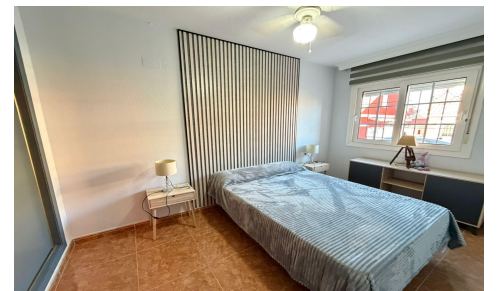

JL41973E

Semi Detached In Orihuela Costa

€299,900

3

2

120m²

80m²