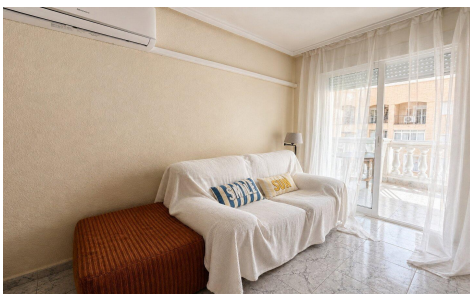

JL46266L

Apartment In Torrevieja

€209,900

2

1

60m²

N/A

N/A