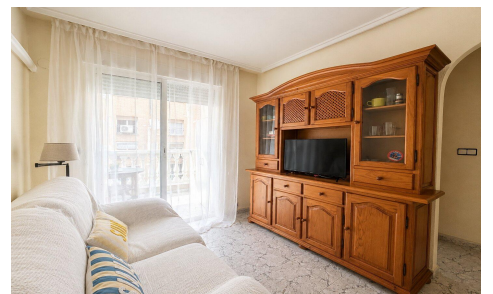

JL46266L

Apartment In Torrevieja

€209,900

2

1

60m²

N/A

N/A