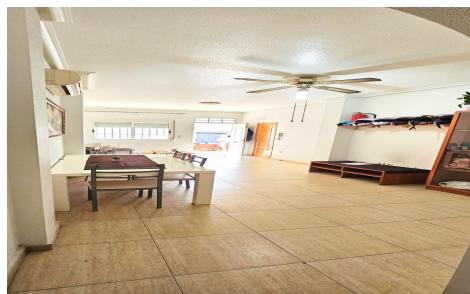

JL64552Y

Town House In San Pedro del Pinatar

€148,500

2

1

80m²

N/A

N/A