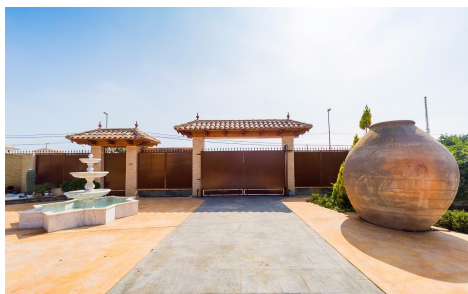

JL40648F

**Country House In Almoradi**

**€1,300,000**

5

5

500m<sup>2</sup>

7,000m<sup>2</sup>

N/A