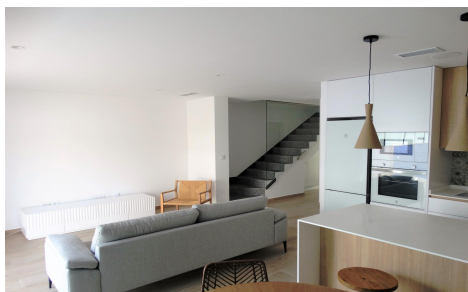

JL24996L

NEW BUILD TOWNHOUSES IN SANTIAGO DE €251,000

3

3

113m²

N/A