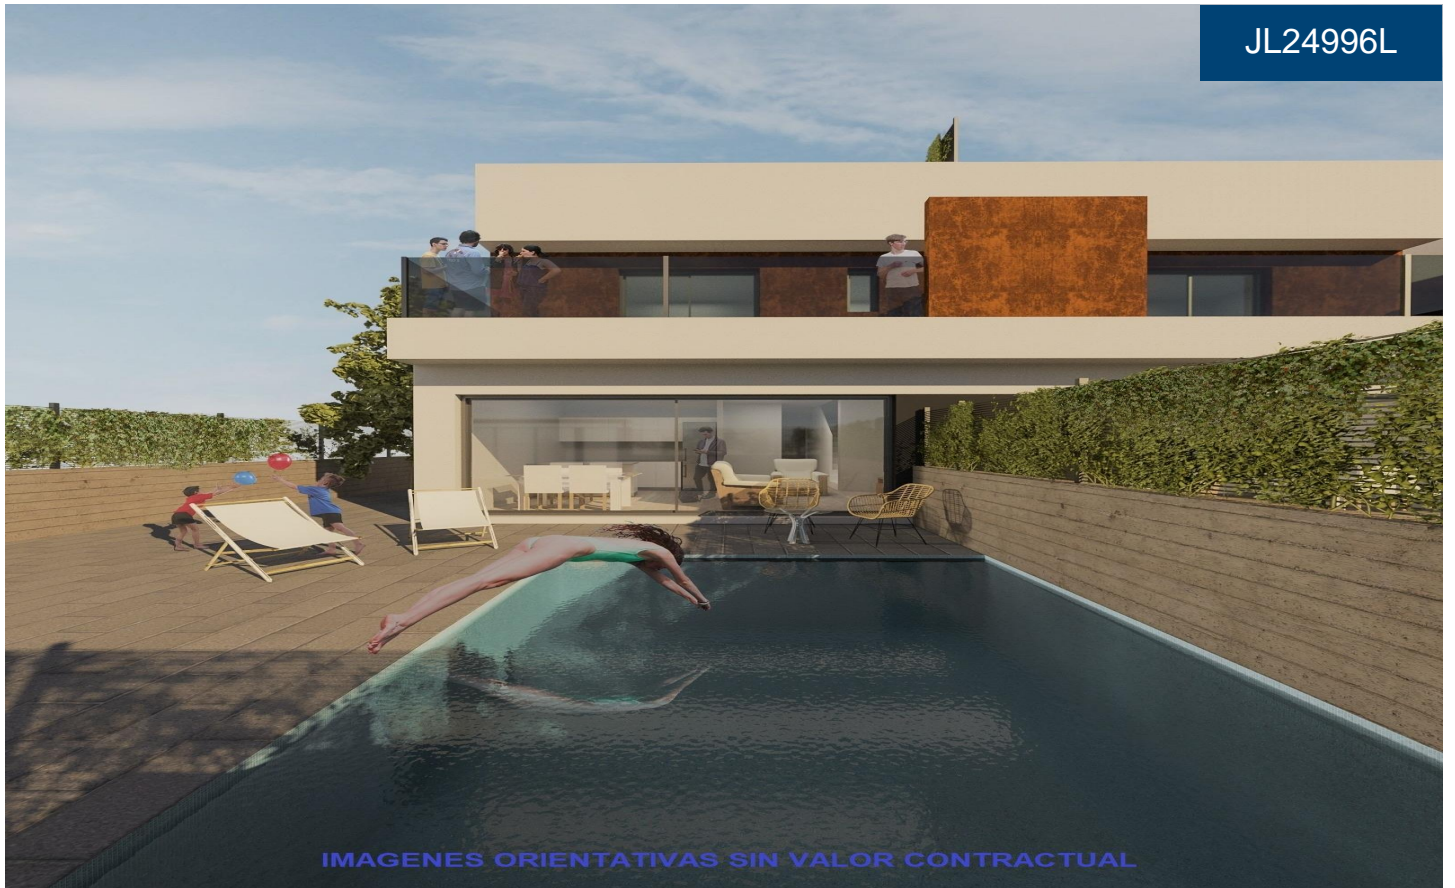

JL24996L

NEW BUILD TOWNHOUSES IN SANTIAGO DE €251,000

3

3

113m²

N/A