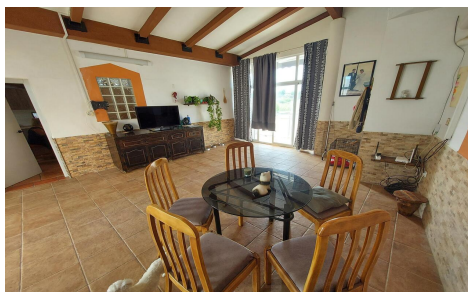

JL73797C

Country House In Murcia

€210,000

3

2

250m²

7,000m²

N/A