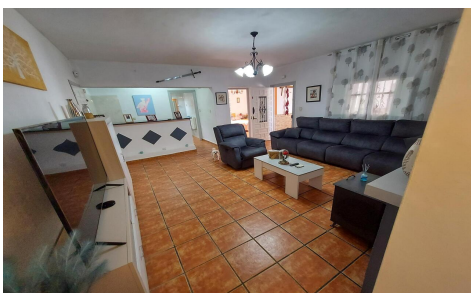

JL73797C

Country House In Murcia

€210,000

3

2

250m²

7,000m²

N/A