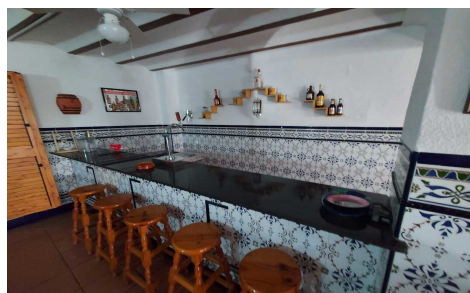

JL96378V

Country House In Murcia

€170,000

8

3

250m²

1,500m²

N/A