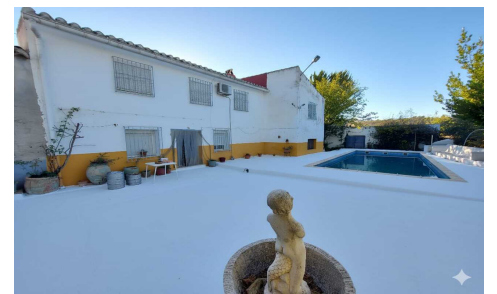

JL96378V

Country House In Murcia

€170,000

8

3

250m²

1,500m²

N/A