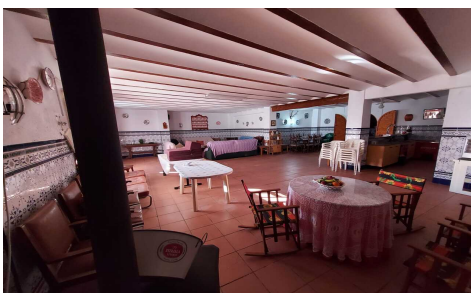

JL96378V

Country House In Murcia

€170,000

8

3

250m²

1,500m²

N/A