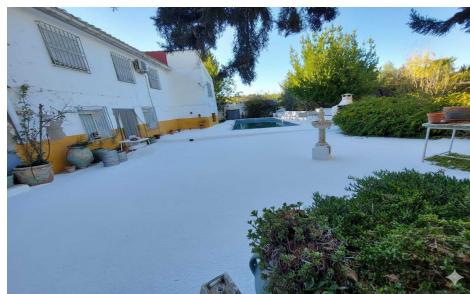

JL96378V

Country House In Murcia

€170,000

8

3

250m²

1,500m²

N/A