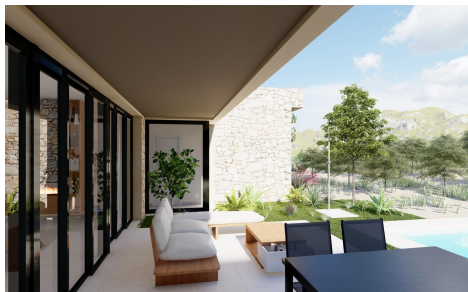

JL49324U

NEW BUILD VILLA IN YECLA, MURCIA

€800,000

6

5

294m²

20,000m²