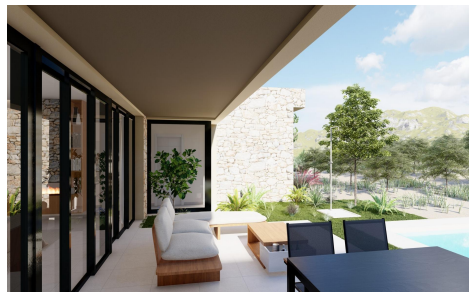

JL74398E

NEW BUILD VILLA IN YECLA, MURCIA

€800,000

6

5

381m²

20,000m²