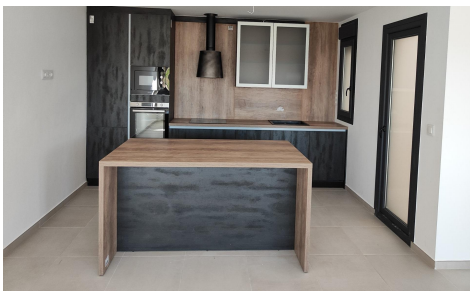

JL79164G

**NEW BUILD PENTHOUSES IN TORRE-PACHE €229,000**

2

2

80m<sup>2</sup>

N/A