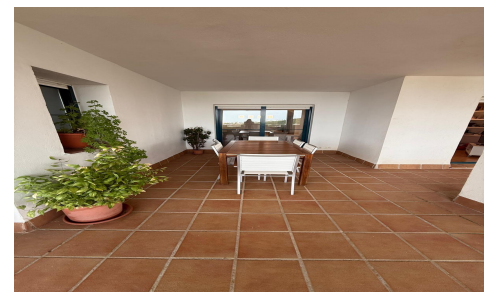

JL92730E

Apartment In La Linea De La Concepcion

€499,000

3

2

306m²

240m²

N/A