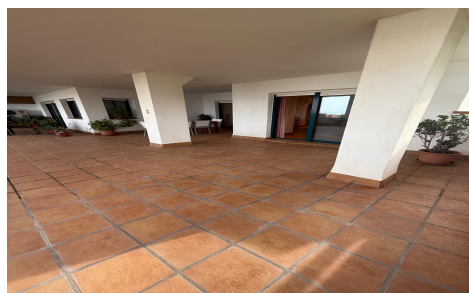

JL92730E

Apartment In La Linea De La Concepcion

€499,000

3

2

306m²

240m²

N/A