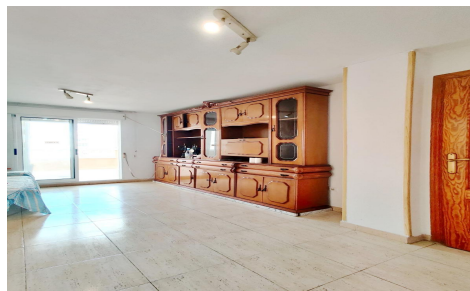

JL95531M

Penthouse In Torrevieja

€160,000

3

2

64m²

N/A