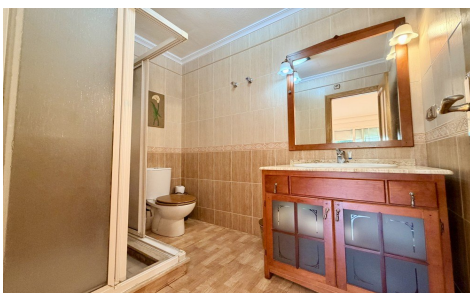

JL20859W

Town House In Formentera del Segura

€255,000

3

3

240m²

260m²

N/A