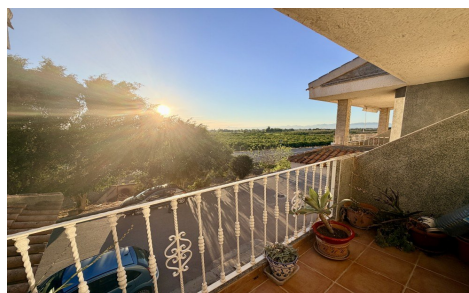

JL20859W

Town House In Formentera del Segura

€255,000

3

3

240m²

260m²

N/A