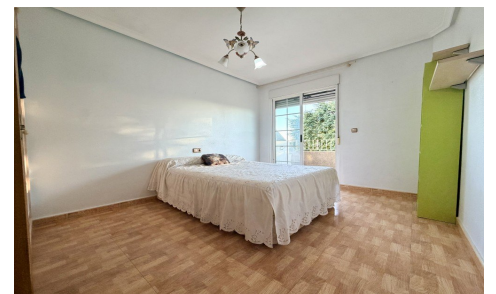

JL20859W

Town House In Formentera del Segura

€255,000

3

3

240m²

260m²

N/A