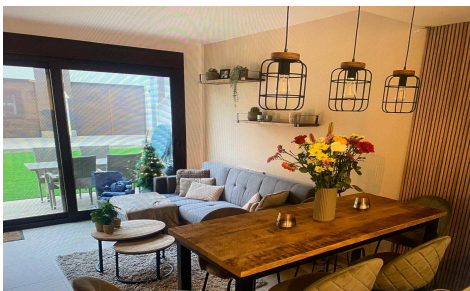

JL28986F

Apartment In San Pedro del Pinatar

€245,000

2

2

85m²

N/A