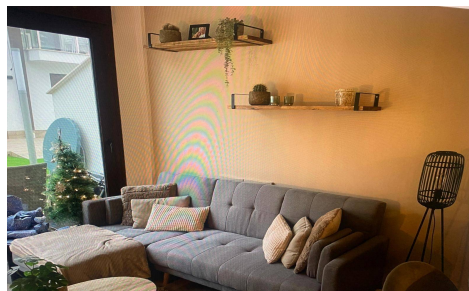

JL28986F

Apartment In San Pedro del Pinatar

€245,000

2

2

85m²

N/A