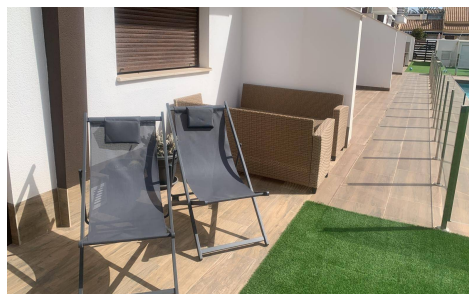

JL28986F

Apartment In San Pedro del Pinatar

€245,000

2

2

85m²

N/A