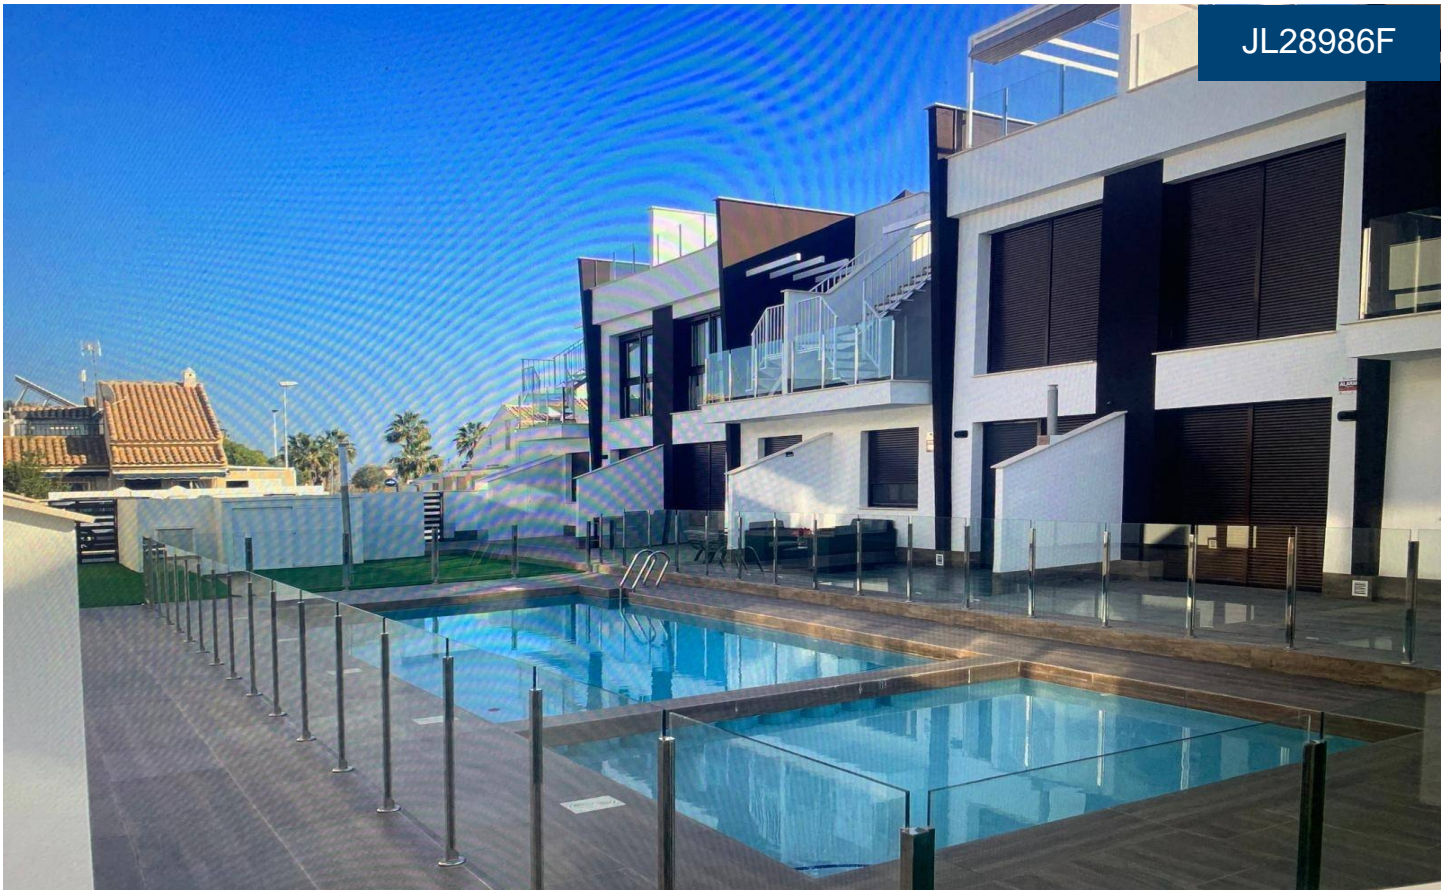

JL28986F

Apartment In San Pedro del Pinatar

€245,000

2

2

85m²

N/A