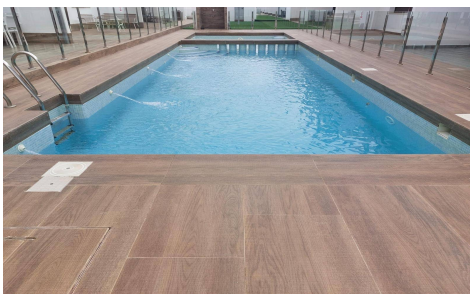

JL28986F

Apartment In San Pedro del Pinatar

€245,000

2

2

85m²

N/A