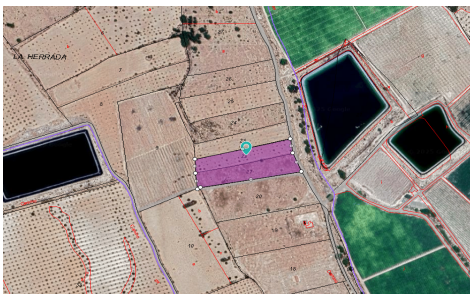

JL72726S

Land a Plots In Monovar/Monover

€38,500

0

0

N/A

12,501m²

N/A