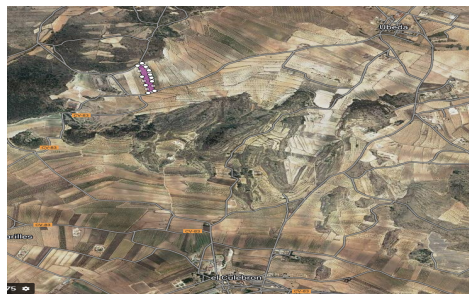

JL98656R

**Land a Plots In Pinoso**

**€35,995**

0

0

560m<sup>2</sup>

14,161m<sup>2</sup>

N/A