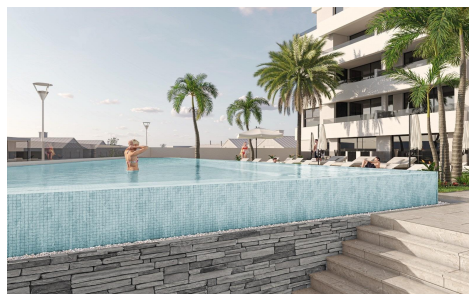

JL30762H

NEW BUILD RESIDENTIAL IN SAN PEDRO DE PENSATUA

3

2

89m²

N/A