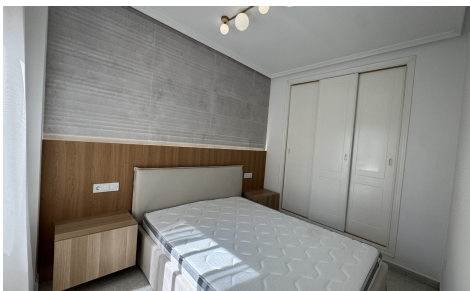

JL63508Q

Apartment In Lomas De Campoamor

€239,000

2

2

83m²

N/A