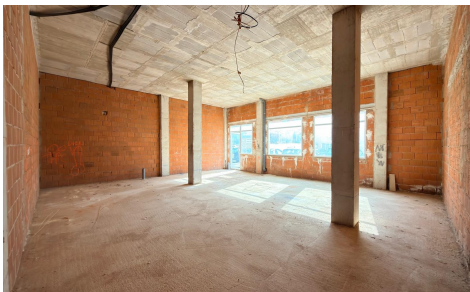

JL17150H

Commercial In Orihuela Costa

€169,000

0

0

92m²

N/A

N/A