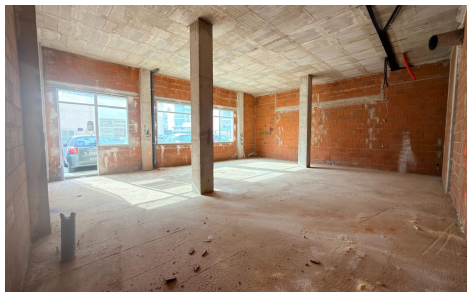

JL17150H

Commercial In Orihuela Costa

€169,000

0

0

92m²

N/A

N/A