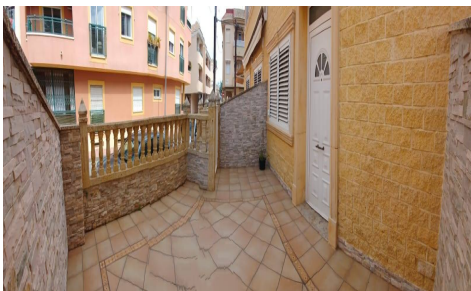

JL35418T

Duplex In Santiago de la Ribera

€239,900

4

1

249m²

N/A

N/A