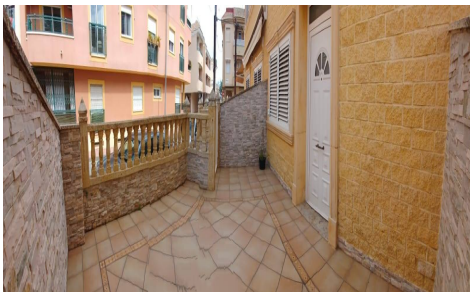

JL35418T

Duplex In Santiago de la Ribera

€239,900

4

2

135m²

N/A

N/A