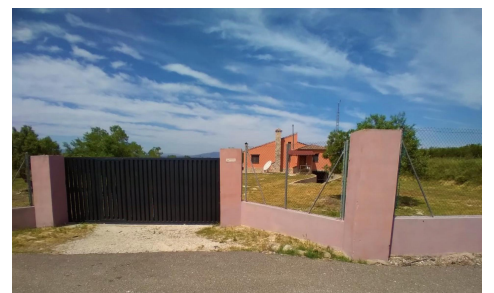

JL74288P

Country House In Valencia City

€285,000

3

2

282m²

13,000m²

N/A