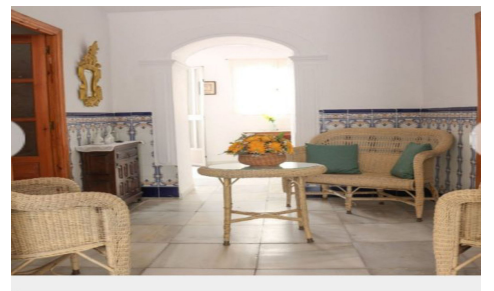

JL24914X

Town House In Jimena De La Frontera

€139,000

8

3

380m²

N/A

N/A